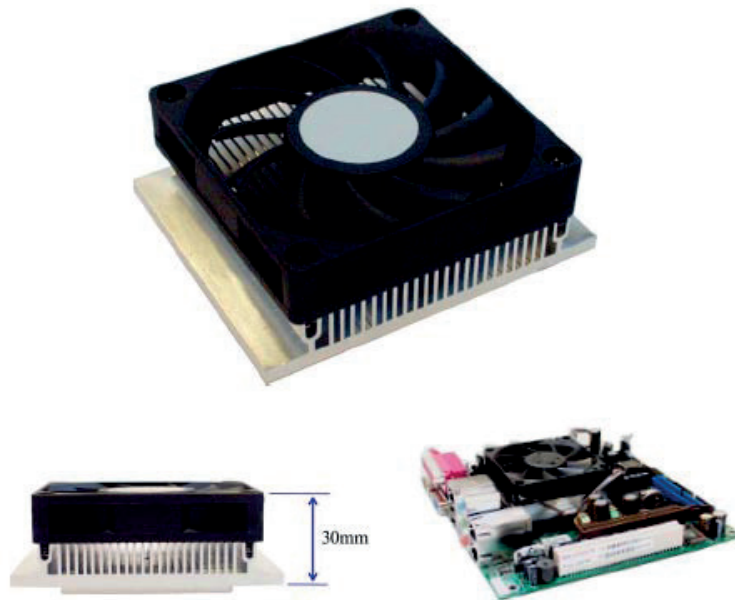

# » Socket478 Low Profile Cooler «

## For 886LCD-M & 986LCD-M Family

- » Low profile 30mm height
- » Optimized contact pressure for Pentium-M and Celeron-M
- » Reliable FAN with MTF 70,000 hours

## Ordering Information

Article	Part No.	Description
Socket478 Low Profile Cooler	823132	Socket 478 low profile active cooler for Pentium-M & Celeron-M