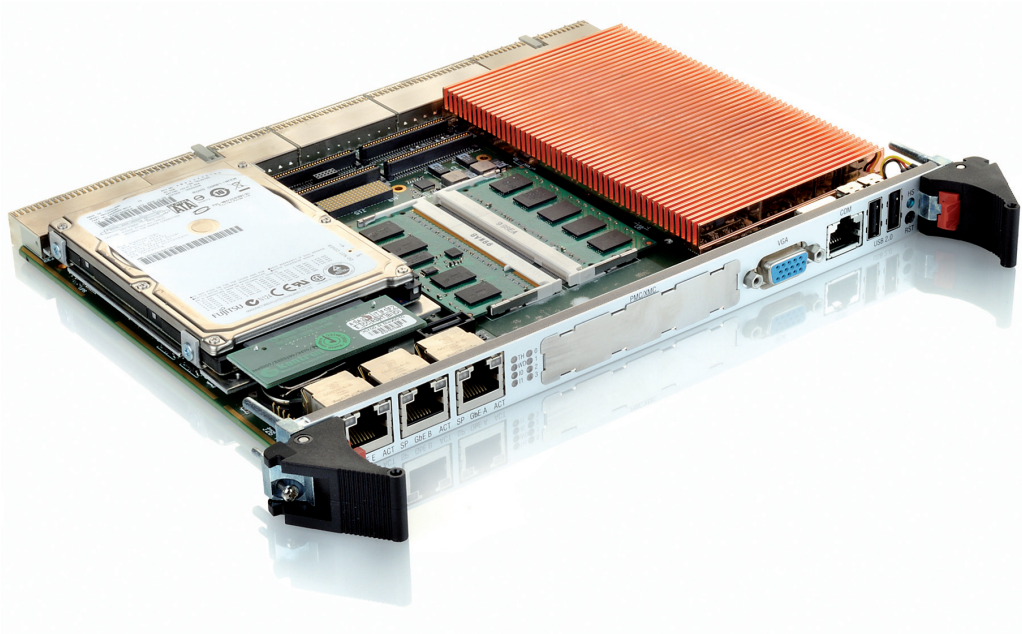

» Linux BSP B3C01 «

Linux BSP B3C01 for Intel® Huron River ECC Mobile Platform (Sandy Bridge) and Intel® Chief River Platform (Ivy Bridge)

- » Linux BSP designed for native compilation
- » Drivers API which is common over all Kontron Boards
- » Supports platform board specific devices
- » Driver functions accessible through proc-filesystem
- » Supports CP6003, CP6003-RA, CP6003-RC, CP3003, CP6004-SA and AM4022

Linux BSP B3C01

for Intel® Huron River ECC Mobile Platform (Sandy Bridge)
and Intel® Chief River Platform (Ivy Bridge)

The Kontron BSPs are designed to get customers started immediately with application development instead of first getting involved with BSP integration or hardware bring-up issues.