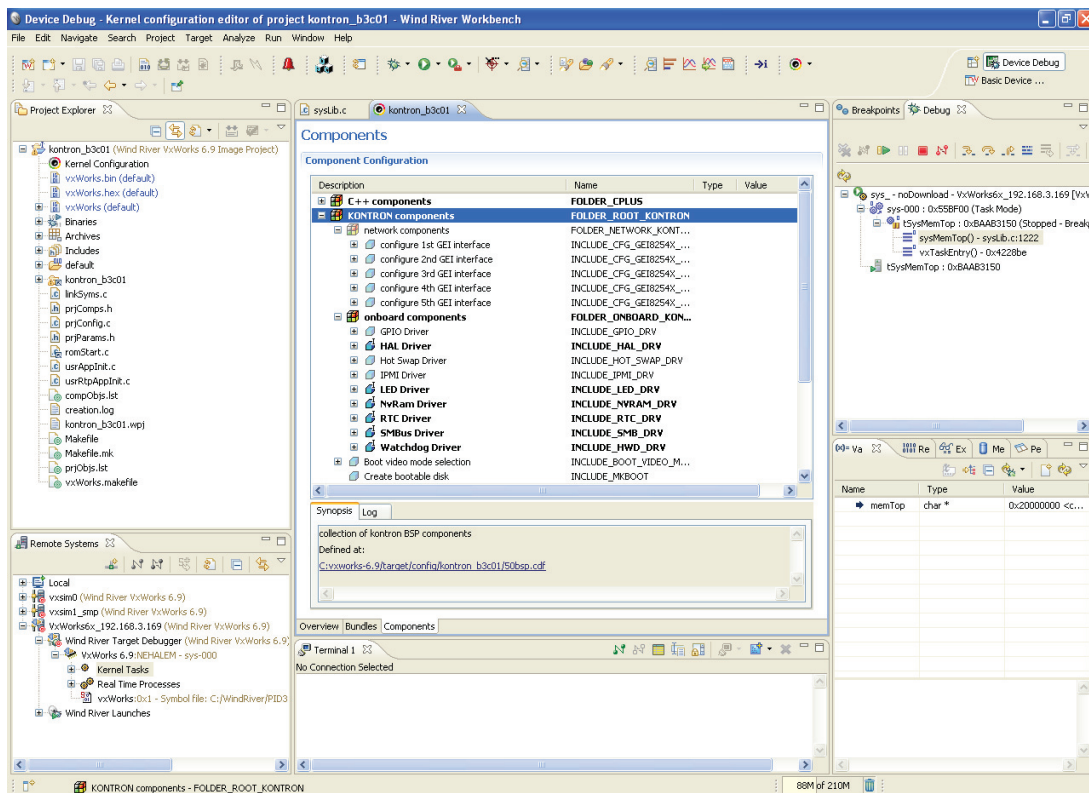

» Kontron B3C01 platform BSP for Wind River VxWorks «

**WIND RIVER
PARTNER**

Kontron B3C01 platform BSP for Wind River VxWorks

- » Off-the-shelf BSP for Wind River VxWorks
- » Fully integrated into the Wind River Workbench
- » Supports platform board specific devices
- » Supports Kontron CP6003, CP6003-R, CP6004, CP3003, AM4022