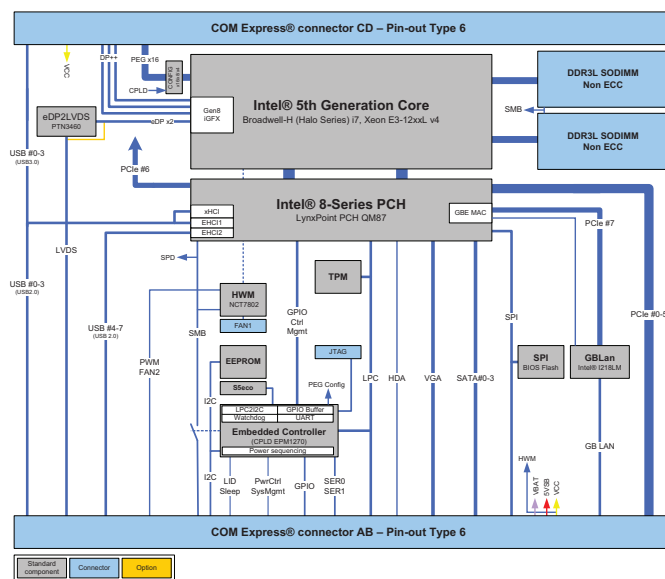

COMe-bBL6

COM Express® BASIC TYPE 6 WITH 5th GENERATION Intel® Core™ / Xeon® PROCESSORS

- ▶ Intel® 5th Generation Core™ i7 and Intel® Xeon® E3-12xx series with QM87
- ▶ with non-ECC DDR3L up to 32 GByte
- ▶ triple independent display support with 4k resolutions

POSSIBILITIES START HERE

TECHNICAL INFORMATION

COMPLIANCE	COM Express® basic, Pin-out Type 6
DIMENSIONS (H X W)	125 x 95 mm
CPU	Intel® Core™ i7-5850EQ, Intel® Core™ i7-5700EQ, Intel® Xeon® E3-1278L v4, Intel® Xeon® E3-1258L v4
CHIPSET	Intel® Mobile QM87
MAIN MEMORY	2x non-ECC DDR3L-1600 SO-DIMM up to 2x 16 GByte
GRAPHICS CONTROLLER	Intel® Iris™ Pro Graphics P6200/6200 (GT3e), Intel® HD Graphics P5700/P5600 (GT2)
ETHERNET CONTROLLER	Intel® I218LM
ETHERNET	10/100/1000 MBit Ethernet
HARD DISK	QM87: 3x SATA 6Gb/s, 1x SATA 3Gb/s
FLASH ONBOARD	-
PCI EXPRESS® SUPPORT	7x PCIe x1, 1x PEG x16
PANEL SIGNAL	DDI1: DP++, DDI2: DP++, DDI3: DP++, VGA: Yes, LVDS: Dual Channel 18/24bit
USB	4x USB 3.0 (incl. USB 2.0) + 4x USB 2.0
SERIAL	2x serial interface (RX/TX only)
AUDIO	Intel® High Definition Audio
COMMON FEATURES	SPI, LPC, SMB, Fast I ² C, Staged Watchdog, RTC, MARS
BIOS	Phoenix Secure Core UEFI
HUMIDITY	93% relative Humidity at 40 °C, non-condensing (according to IEC 60068-2-78)
OPTIONS	1x PCIe x1 additional w/o onboard LAN, vPRO (AMT/TXT/AES Support), eDP instead of LVDS
POWER MANAGEMENT	ACPI 4.0, S5 Eco
POWER SUPPLY	8.5 V – 20 V Wide Range, Single Supply Power
SPECIAL FEATURES	POSCAP capacitors, Trusted Platform Module TPM 1.2, 4k Resolutions, Flexible PEG lane configuration by Setup Option
OPERATING SYSTEM	Windows® 10, Windows® 8, Windows® 7, WE85, WES7, Linux, VxWorks
TEMPERATURE	Commercial temperature: 0 °C to +60 °C operating, -30 °C to +85 °C non-operating Extended temperature: -25 °C to +75 °C operating, -30 °C to +85 °C non-operating