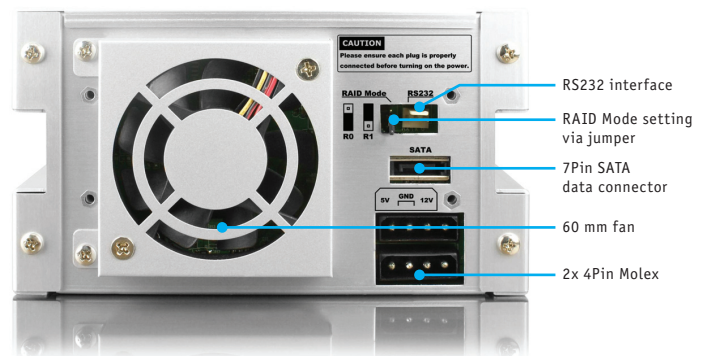

Rear view

CORPORATE OFFICES

Europe, Middle East & Africa

Lise-Meitner-Str. 3-5
86156 Augsburg
Germany

Tel.: +49 (0) 821 4086-0
Fax: +49 (0) 821 4086 111
sales@kontron.com

North America

14118 Stowe Drive
Poway, CA 92064-7147
USA

Tel.: +1 888 294 4558
Fax: +1 858 677 0898
info@us.kontron.com

Asia Pacific

17 Building, Block #1, ABP.
188 Southern West 4th Ring Road
Beijing 100070, P.R.China

Tel.: +86 10 63751188
Fax: +86 10 83682438
info@kontron.cn