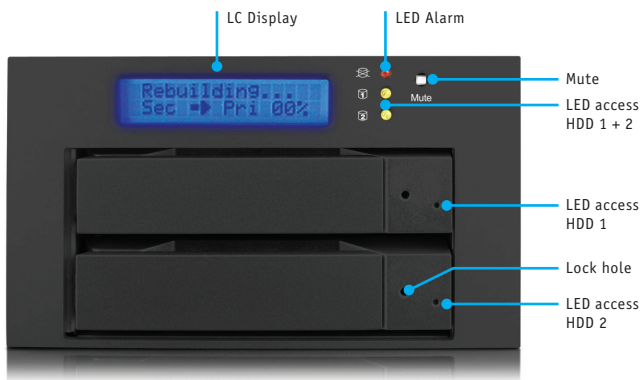

KISS Stor 0/1

Internal RAID system for 2x 3.5" SATA HDDs

Technical Information

Model	KISS Stor 0/1
Operating system	Windows, Linux
HDD interface	2x 3.5" SATA
HDD capacity	Up to 4 TB (in RAID 0 Mode)
HDD height	Standard
Required space	2x 5.25"
Host interface	1x 7Pin SATA data connector
Transfer rate	Up to 3 Gbit/s
User interface	1x RS232
Controll monitoring	GUI (only Windows)
RAID level	RAID 0, 1
Auto rebuilding	Yes
Hot Swap	Yes
Plug & Play	No
Display	HDD status, HDD failure, rebuilding, overheating, fan failure
Button	Mute
LED	Access HDD 1+2, Alarm, additional LED on each HDD tray
Alarm	Acoustical and visual by HDD failure, fan failure and overheating
Fan	1x 60 mm
Lock	No
Power switch	No
Power connector	2x 4Pin Molex

Front view