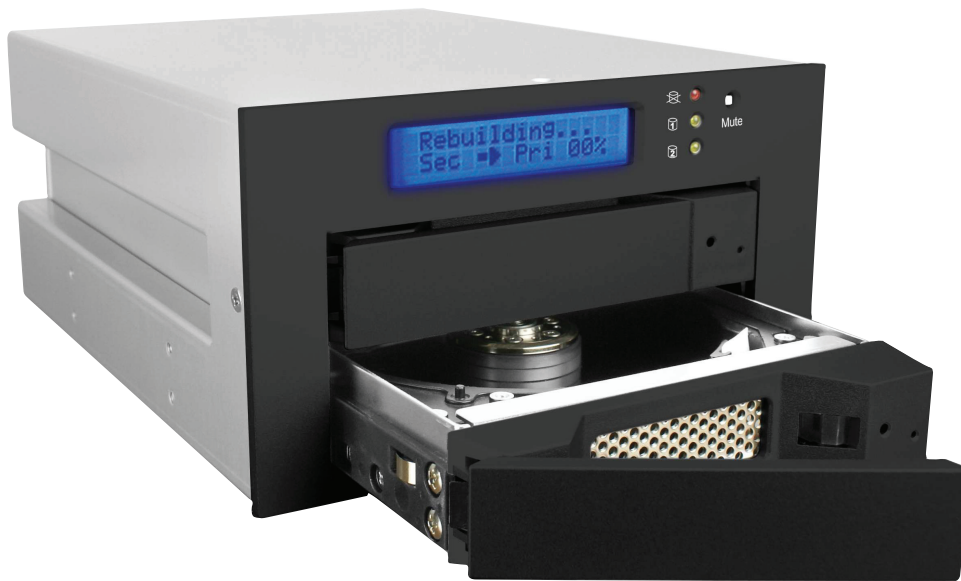

» KISS Stor 0/1 «

Internal RAID system for 2x 3.5" SATA HDDs

- » HDD capacity: up to 2 TB each
- » Transfer rates: SATA up to 3 Gbit/s
- » Supported operating systems: Windows, Linux
- » Data Auto-rebuilding

KISS Stor 0/1

Internal RAID system for 2x 3.5" SATA HDDs

Technical Information

Model	KISS Stor 0/1
Operating system	Windows, Linux
HDD interface	2x 3.5" SATA
HDD capacity	Up to 4 TB (in RAID 0 Mode)
HDD height	Standard
Required space	2x 5.25"
Host interface	1x 7Pin SATA data connector
Transfer rate	Up to 3 Gbit/s
User interface	1x RS232
Controll monitoring	GUI (only Windows)
RAID level	RAID 0, 1
Auto rebuilding	Yes
Hot Swap	Yes
Plug & Play	No
Display	HDD status, HDD failure, rebuilding, overheating, fan failure
Button	Mute
LED	Access HDD 1+2, Alarm, additional LED on each HDD tray
Alarm	Acoustical and visual by HDD failure, fan failure and overheating
Fan	1x 60 mm
Lock	No
Power switch	No
Power connector	2x 4Pin Molex