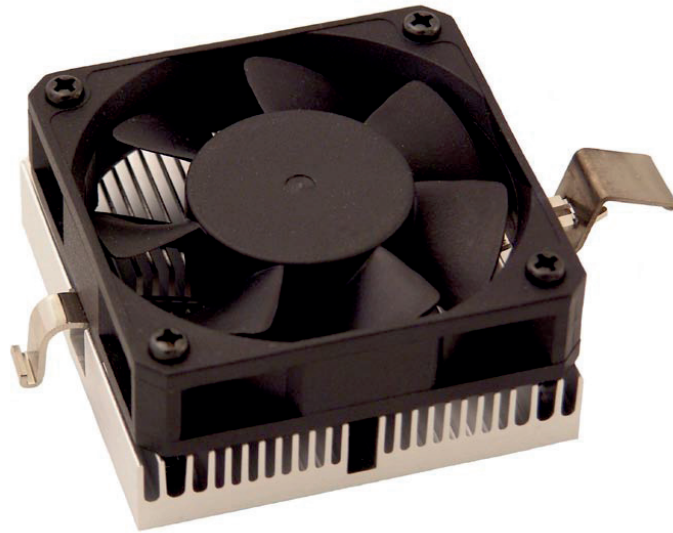

## » SocketS1G1 Cooler «

### For KT690/mITX Family

- » 35mm height
- » Optimized contact pressure for the Sempron™ & Turion™ CPUs
- » Reliable FAN with MTF 70,000 hours

## Ordering Information

Article	Part No.	Description
SocketS1G1 Cooler	823139	SocketS1G1 active cooler for KT690/mITX family